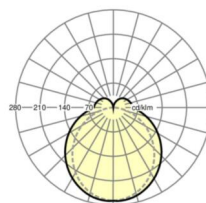

LIGHTING TECHNOLOGY

Placement	LED, Colour rendering/Light colour CRI ≥ 80 / 3000K
Colour tolerance (MacAdam)	3SDCM
Photobiological safety (Luminaire)	RG1
Nominal luminous flux	5530lm
LED service life	50000h L80/B10 (Tq 35°C)
Luminaire luminous efficiency	161lm/W
Beam angle	130° (C0) / 110° (C90)
UGR lat./long.	24.4 / 22.9

MECHANICS

Housing colour	traffic white RAL 9016
Dimensions (LxWxH/DxH)	1531mm x 63mm x 54mm
Weight (net)	2kg
Type of installation	Mounting rail system installation, Light structure

Dimensions

L	1531 mm	Length
B	63 mm	Width
H	54 mm	Height

DEEP-LINK

<https://www.regiolum.de/en/article/19130006070>

Reference	LED 6000lm 830
ηLB	100 %
Φ ↓/↑	84 % / 16 %
UGR lat./long.	24.4 / 22.9